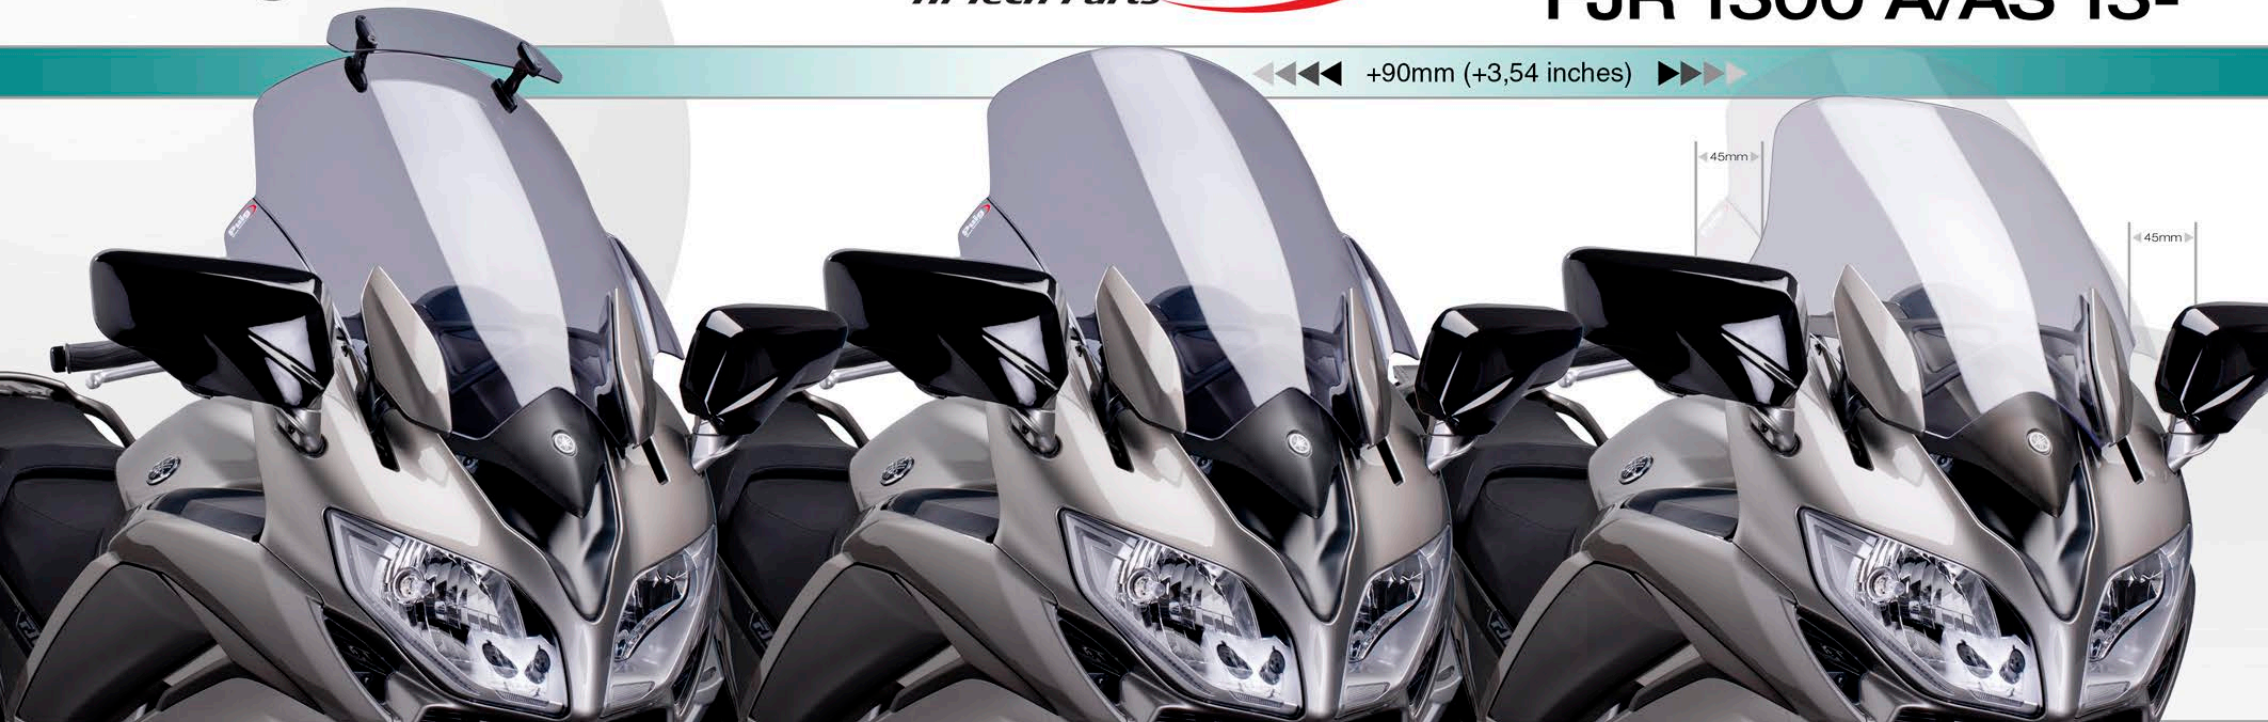

# Touring Screen

**Puig**  
Hi-Tech Parts

**YAMAHA**  
**FJR 1300 A/AS 13-**

◀◀◀ +90mm (+3,54 inches) ▶▶▶

REF. 6501H

REF. 6483H

OEM - Original